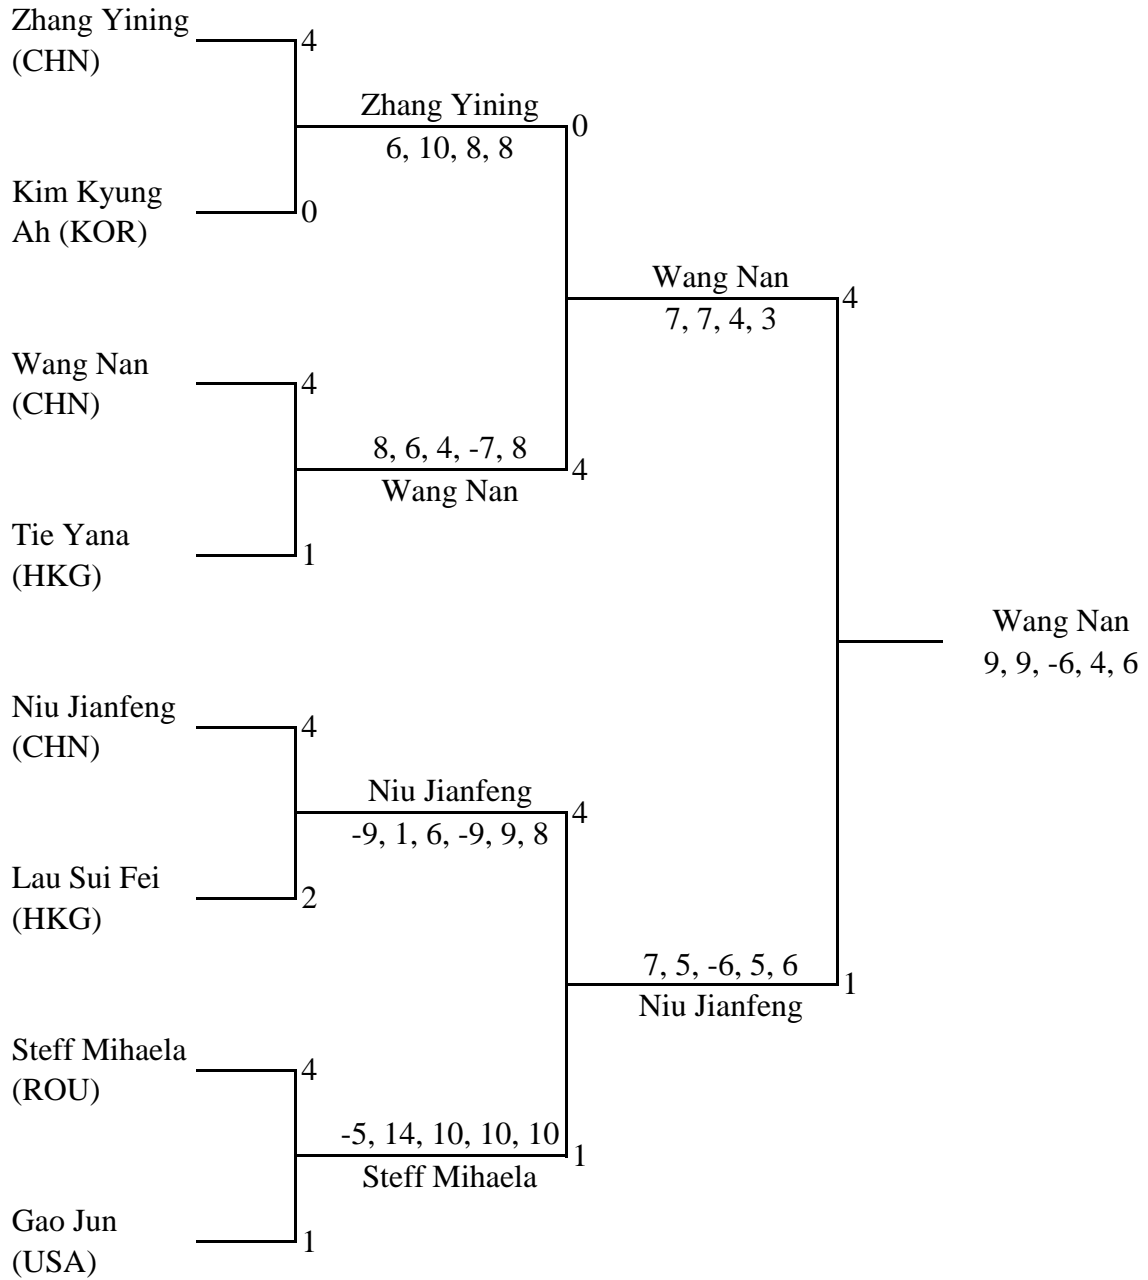

2003 Volkswagen Women's World Cup

Match No.		Second Stage			Results	
			v			
25	Quarter Final	Zhang Yining (CHN)	v	Kim Kyung Ah (KOR)	4	0
26	Quarter Final	Wang Nan (CHN)	v	Tie Yana (HKG)	4	1
27	Quarter Final	Niu Jianfeng (CHN)	v	Lau Sui Fei (HKG)	4	2
28	Quarter Final	Steff Mihaela (ROU)	v	Gao Jun (USA)	4	1
29	Semi Final	Zhang Yining (CHN)	v	Wang Nan (CHN)	0	4
30	Semi Final	Niu Jianfeng (CHN)	v	Steff Mihaela (ROU)	4	1
31	3rd/4th Place	Zhang Yining (CHN)	v	Steff Mihaela (ROU)	4	0
32	Final	Wang Nan (CHN)	v	Niu Jianfeng (CHN)	4	1

2003 Volkswagen Women's World Cup

Second Stage